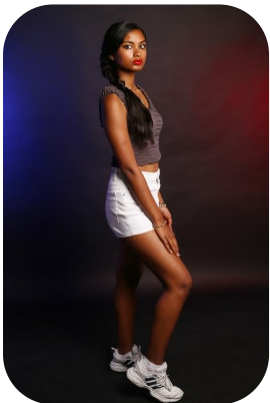

Anu P

Age: 16-20	Height: 5ft9inch	Eye Colour: Brown	Accent: London
Gender:F	Weight: 55kg	Waist: 26	Bust: 32
Location: London	Shoe Size: 6.5	Hips: 35	
Drives: No	Hair Color: Black		

Talents
COMMERCIAL MODELS, EXTRAS