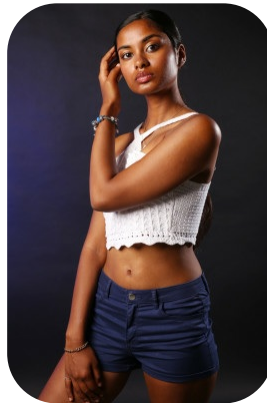

Anu P

Age: 16-20	Height: 5ft9inch	Eye Colour: Brown	Accent: London
Gender:F	Weight: 55kg	Waist: 26	Bust: 32
Location: London	Shoe Size: 6.5	Hips: 35	
Drives: No	Hair Color: Black		

Talents
COMMERCIAL MODELS, EXTRAS